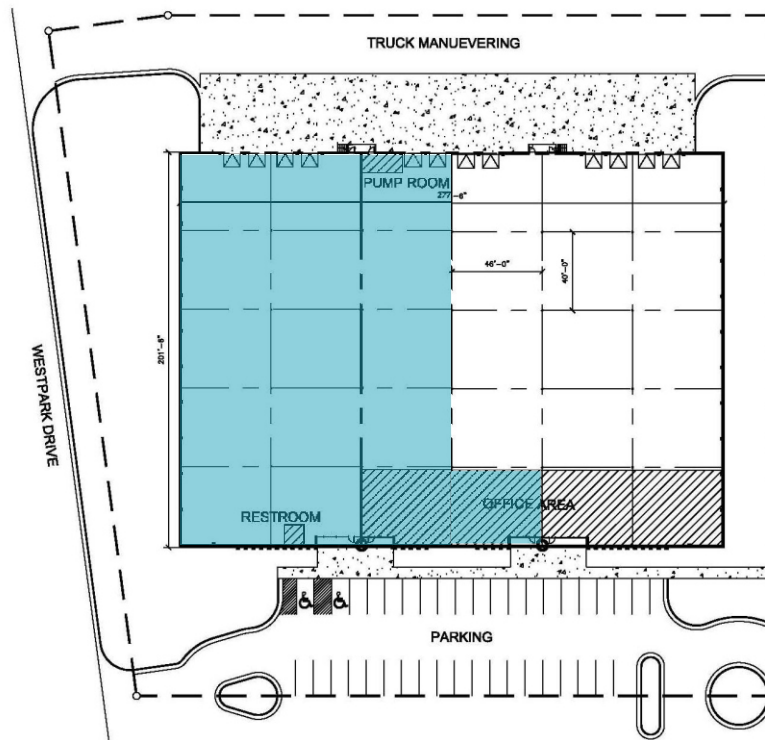

## 30,016 Square Feet Available

Available Space:	30,016 sf	Sprinkler:	Yes
Total Building:	55,916 sf	Roof:	Single Ply
Office:	4,267 sf	Stacking Height:	24'
Bay Size:	40 x 46	Doors:	6 (8 x 10) DH

**For Leasing Information, Contact:**