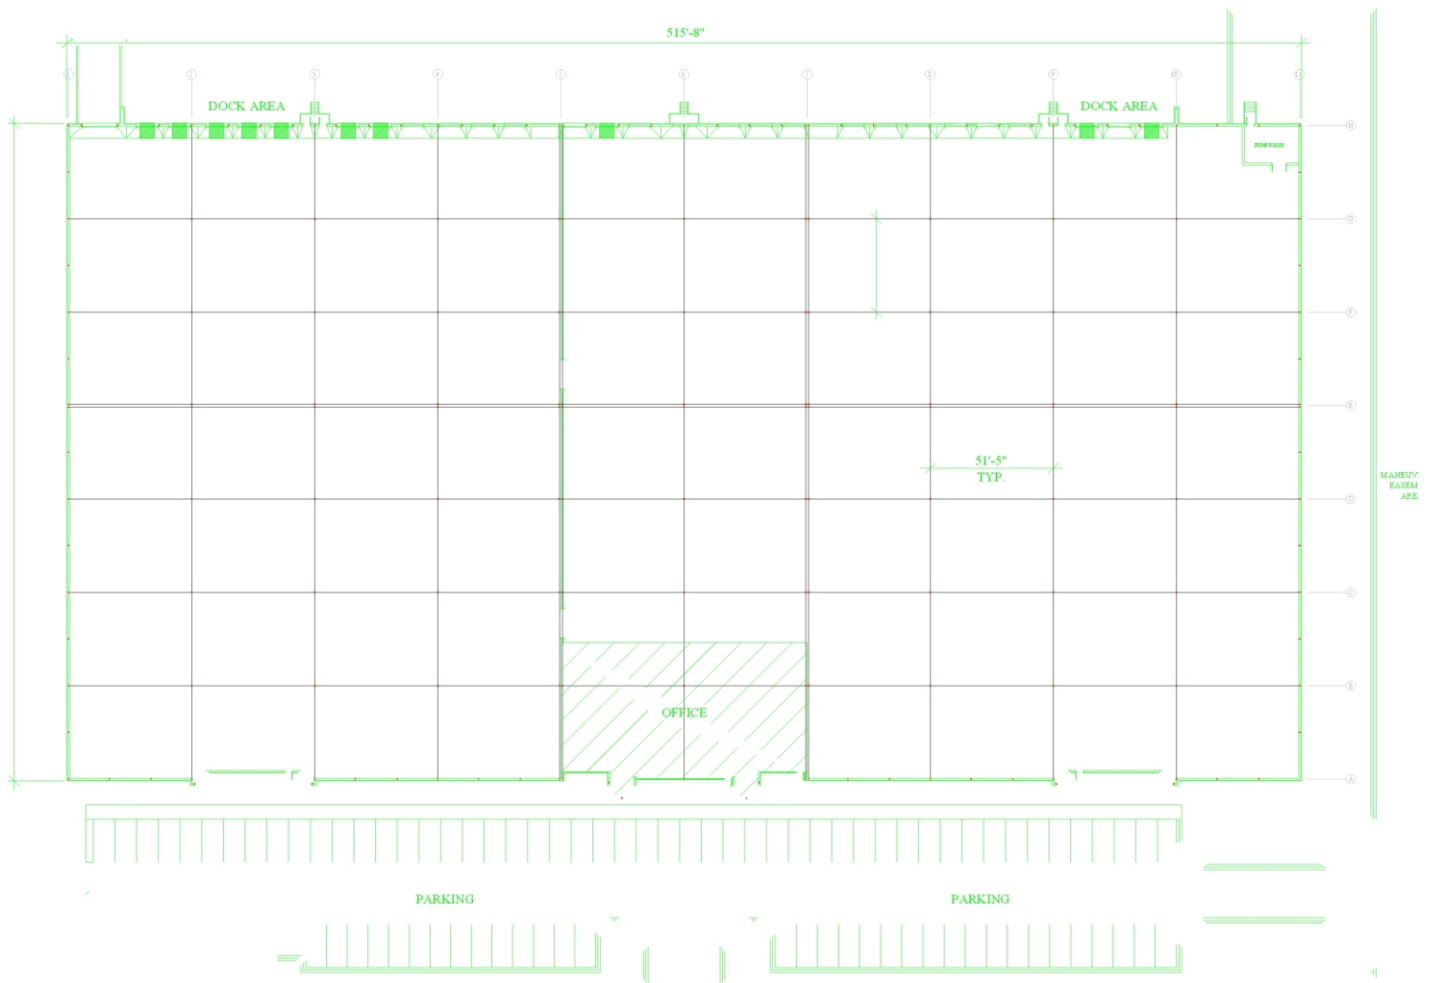

# 4175 Boulder Ridge Drive

## 142,352 Square Feet Available

Available Space:	142,352 sf	Bay Size:	51'5 x 39'
Total Building:	142,352 sf	Stacking Height:	27'
Office:	5,998 sf	Doors:	20 (9 x 10) DH 1 (14 x 16) DI 6 (9 x 10) KO
Parking:	77 Cars		