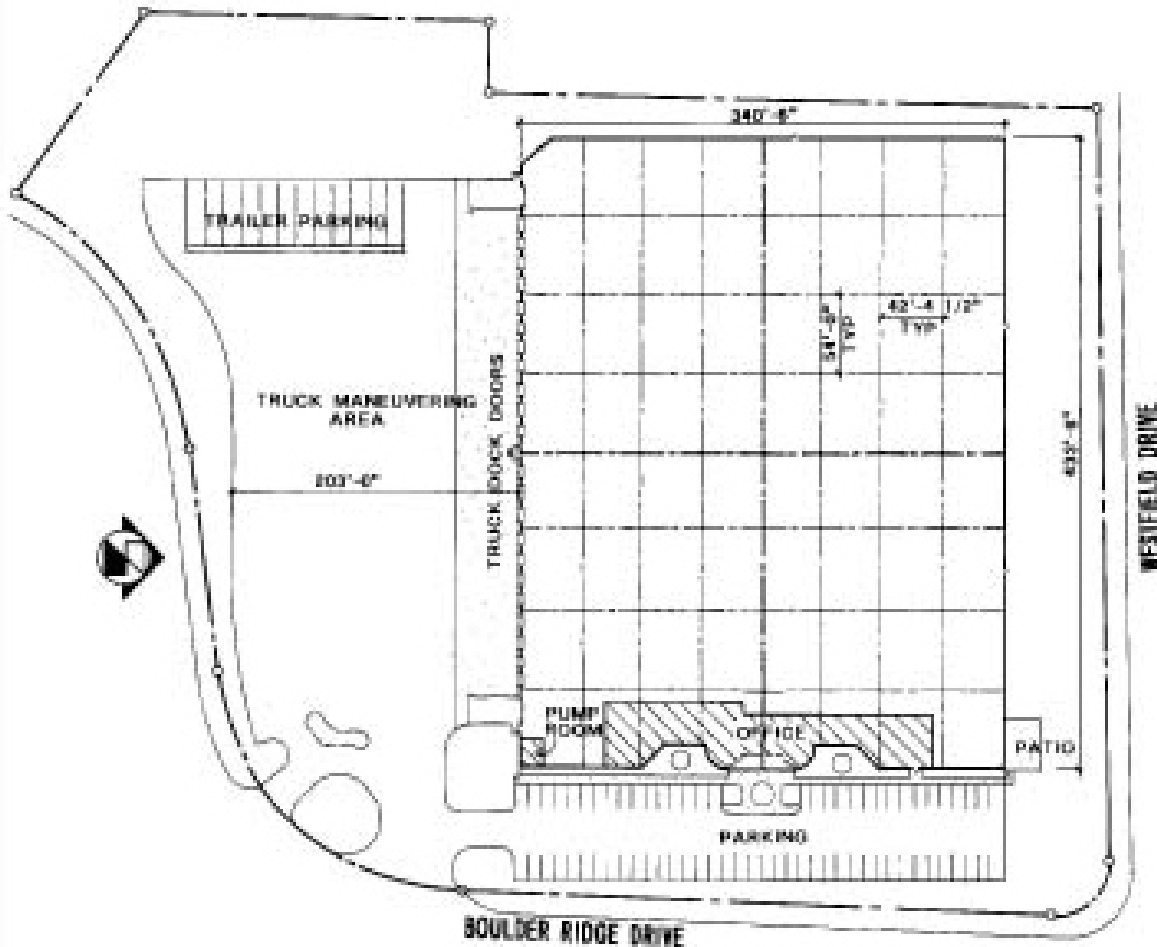

HODGES
MANAGEMENT AND
LEASING COMPANY

For Lease
146,118 sf

4250 Boulder Ridge Drive Westpark

4250 Boulder Ridge Dr.
Atlanta, GA 30336

ING 
REAL ESTATE

4250 Boulder Ridge Drive

146,118 Square Feet Available

Available Space: 146,118 sf Bay Size: 42'4.5 x 54'

Total Building: 146,118 sf Stacking Height: 26'

Office: 7,318 sf Doors: 21 (8 x 10) DH
2 (14 x 16) DI

For Leasing Information, Contact:

Bruce Logue

Bruce.logue@hodesml.com 404.691.4007

3350 Riverwood Pkwy, Suite 850, Atlanta, GA 30339