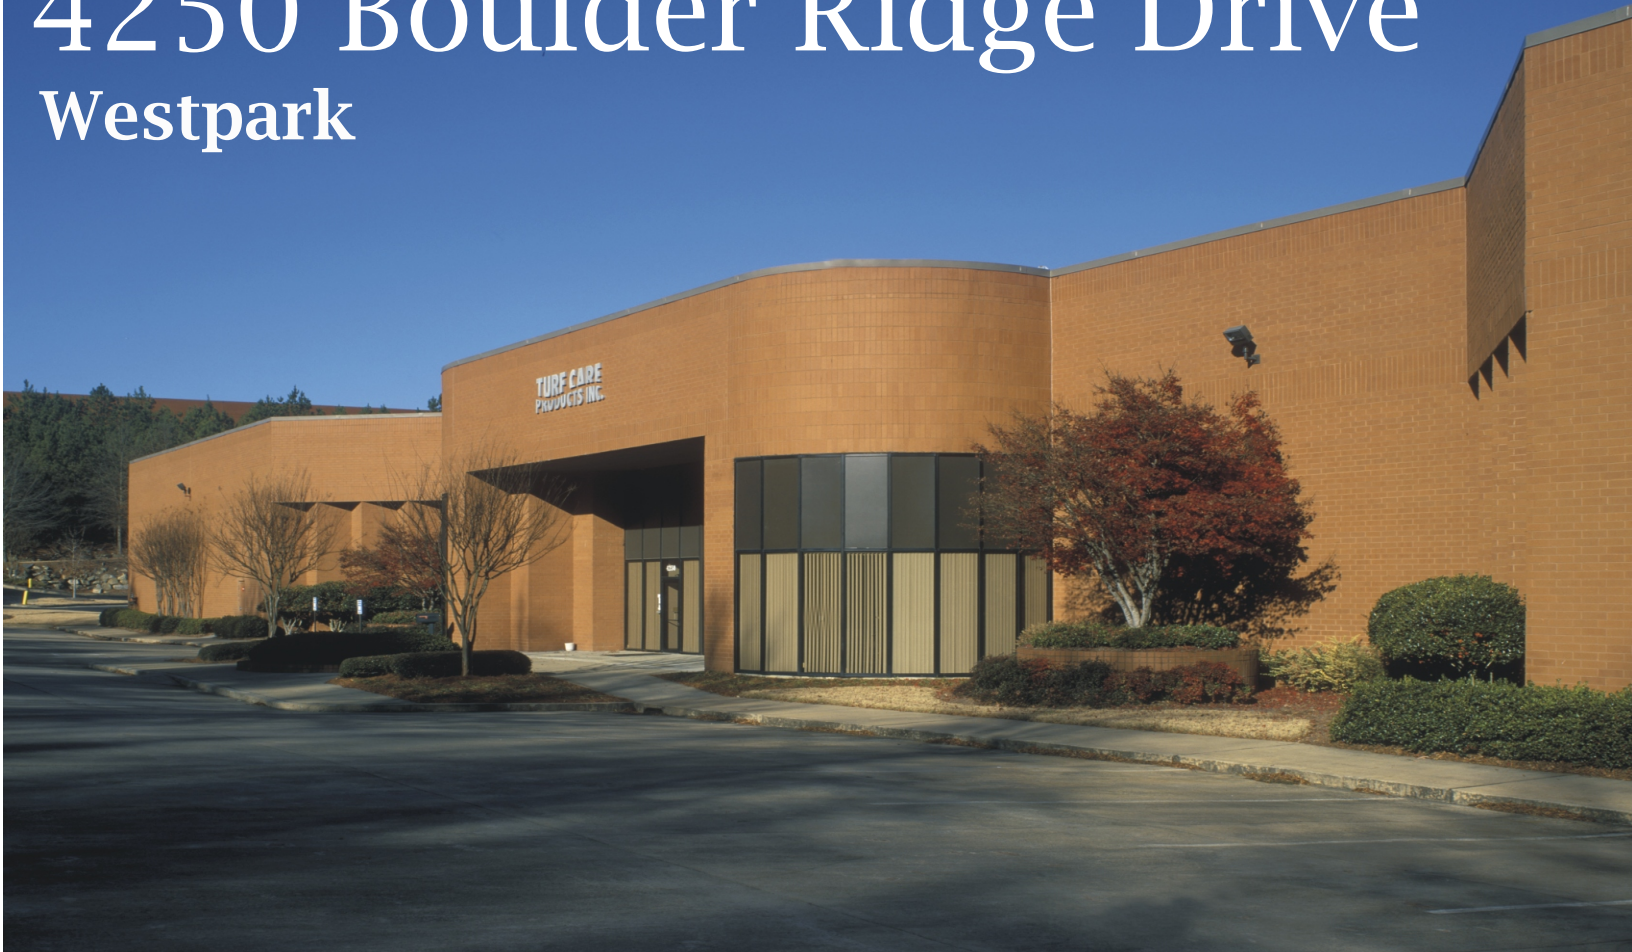

HODGES
MANAGEMENT AND
LEASING COMPANY

For Lease
146,118 sf

4250 Boulder Ridge Drive Westpark

4250 Boulder Ridge Dr.
Atlanta, GA 30336

ING 
REAL ESTATE

4250 Boulder Ridge Drive

146,118 Square Feet Available

Available Space: 146,118 sf Bay Size: 42'4.5 x 54'

Total Building: 146,118 sf Stacking Height: 26'

Office: 7,318 sf Doors: 21 (8 x 10) DH
2 (14 x 16) DI

For Leasing Information, Contact:

Bruce Logue

Bruce.logue@hodesml.com 404.691.4007

3350 Riverwood Pkwy, Suite 850, Atlanta, GA 30339