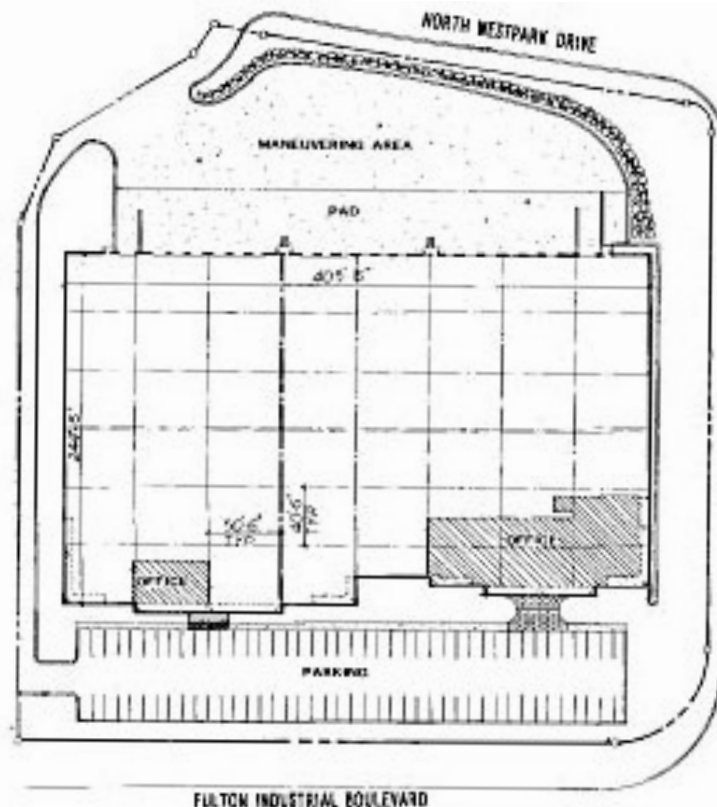

Available Space:	97,585 sf	Sprinkler:	Yes
Total Building:	97,585 sf	Building Depth:	240'
Office:	8,421 sf	Bay Size:	50 x 40
Stacking Height:	24'	Doors:	18 (8x10) DH 2 (14x16) DI

For Leasing Information, Contact: