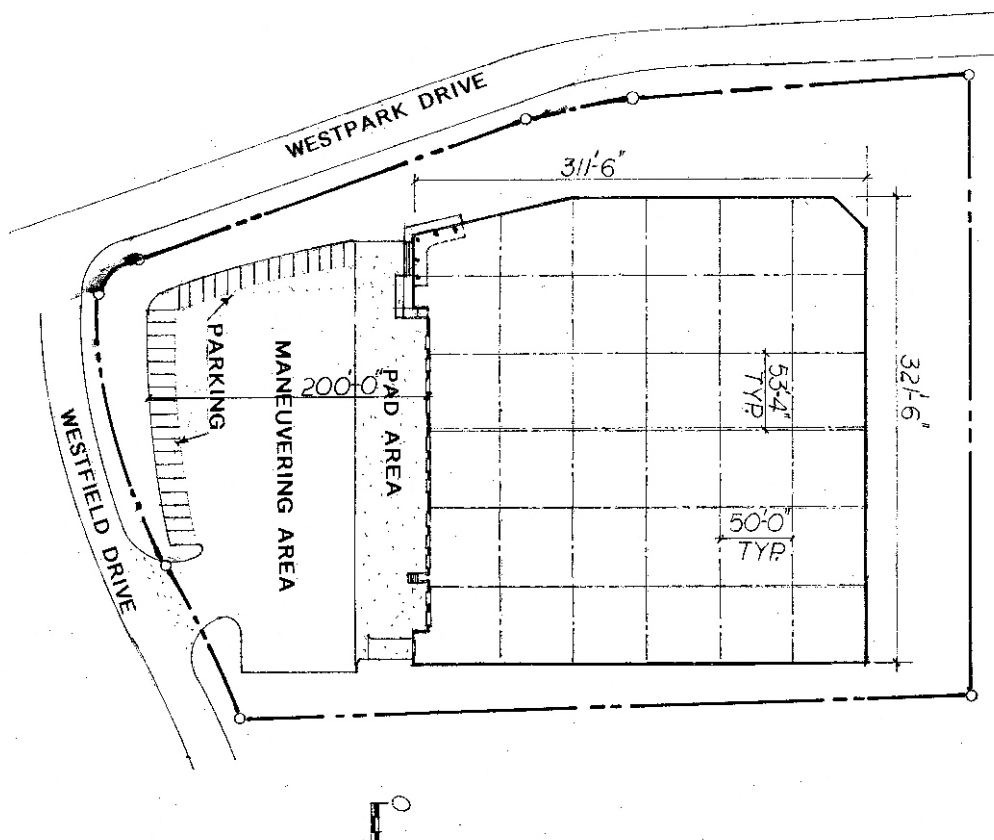

## 96,274 Square Feet Available

Available Space:	96,274 sf	Bay Size:	50' x 53'4"
Total Building:	96,274 sf	Sprinkler:	Yes
Office:	3,000 sf	Stacking Height:	29'
Doors:	12 (9 x 10) DH; 1 (14 x 16) DI	Building Depth:	312'