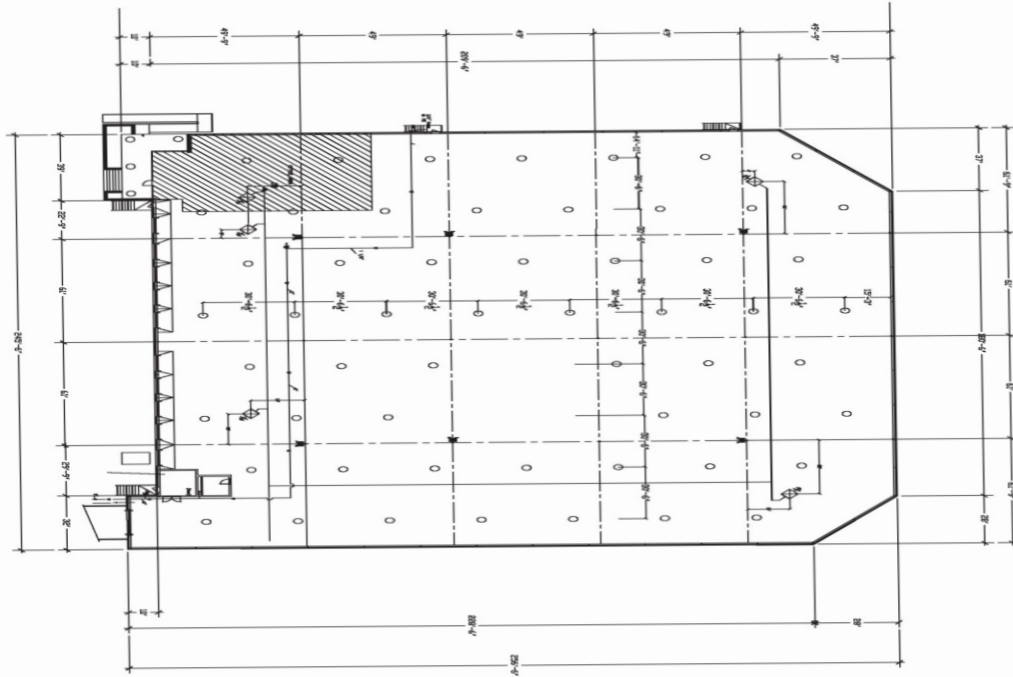

## 60,149 Square Feet Available

Available Space:	60,149 sf	Sprinkler:	Yes
Total Building:	60,149 sf	Roof:	Single Ply
Office:	2,989 sf	Stacking Height:	27'
Bay Size:	49' x 61''	Doors:	10 (9 x 10) DH 1 (14 x 16) DI