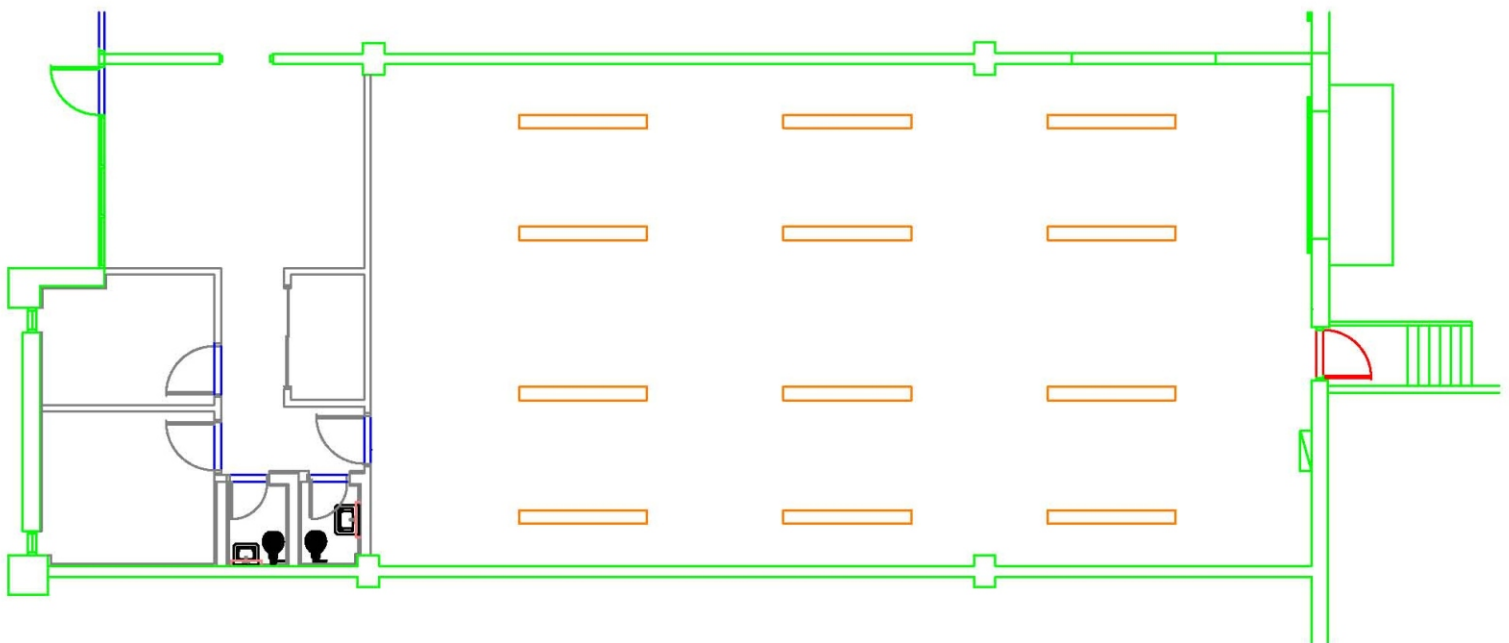

HODGES
MANAGEMENT AND
LEASING COMPANY

For Lease
2,608 sf

800 Wendell Court
Park Plateau

SUITE B

800 Wendell Court
Atlanta, GA 30336

800 Wendell Court, Suite B

2,608 Square Feet Available

Available Space:	2,608 sf	Stacking Height:	16'
Total Building:	15,770 sf	Doors:	1 (8 x 10) DH
Bay Size:	32' x 40'9"	Office:	640 sf