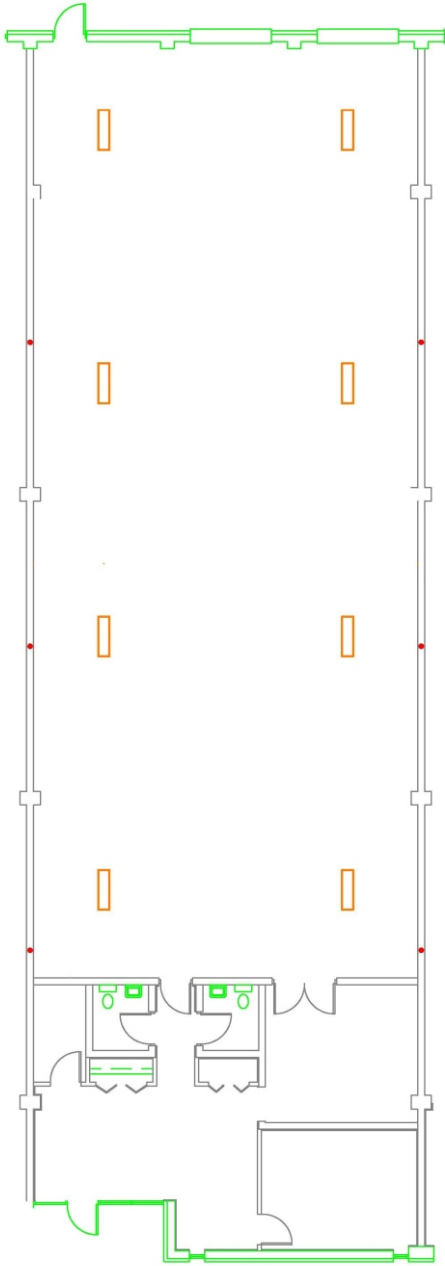

HODGES
MANAGEMENT AND
LEASING COMPANY

For Lease
4,678 sf

900 Wendell Court
Park Plateau

SUITE C

900 Wendell Court
Atlanta, GA 30336

ING 
REAL ESTATE

900 Wendell Court, Suite C

4,678 Square Feet Available

Available Space:	4,678 sf
Total Building:	27,449 sf
Bay Size:	38'6 x 30
Office:	1,078 sf
Stacking Height:	20'
Building Depth:	121'
Doors:	2 (8 x 10) DH

For Leasing Information, Contact:

Tom Crowe

404.691.4007