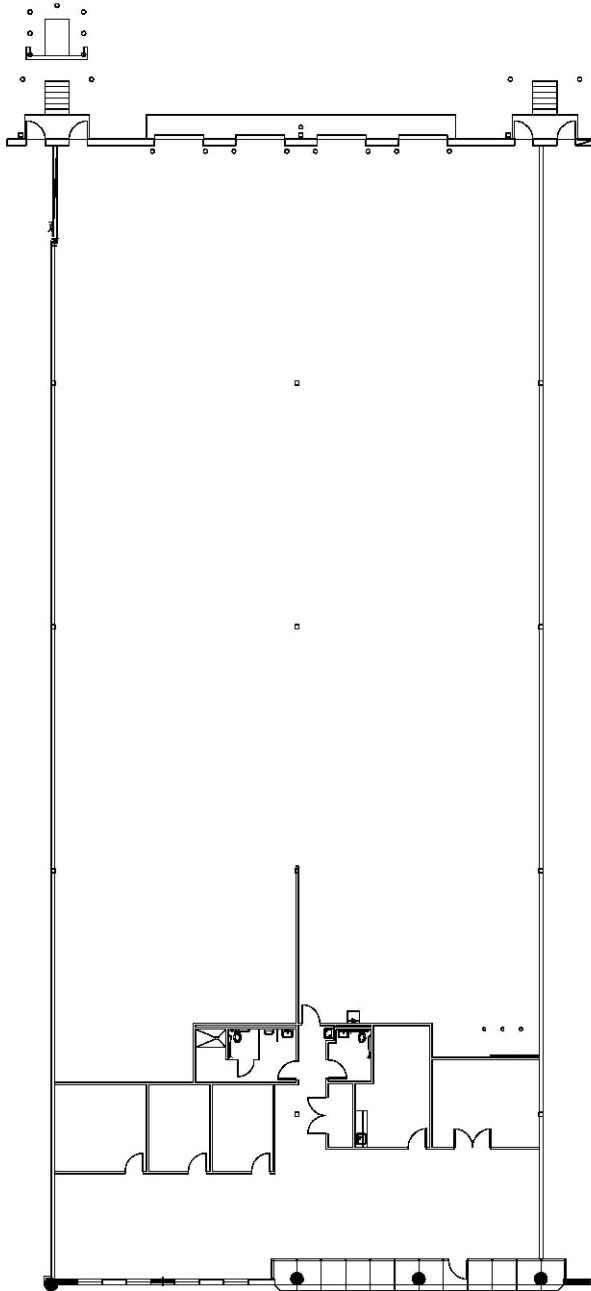

## 15,040 Square Feet Available

Available Space:	15,040 sf
Total Building:	93,544 sf
Office:	2,939 sf
Stacking Height:	24'
Building Depth:	200'
Sprinkler:	Yes
Doors:	4 (8x10) DH

**For Leasing Information, Contact:**