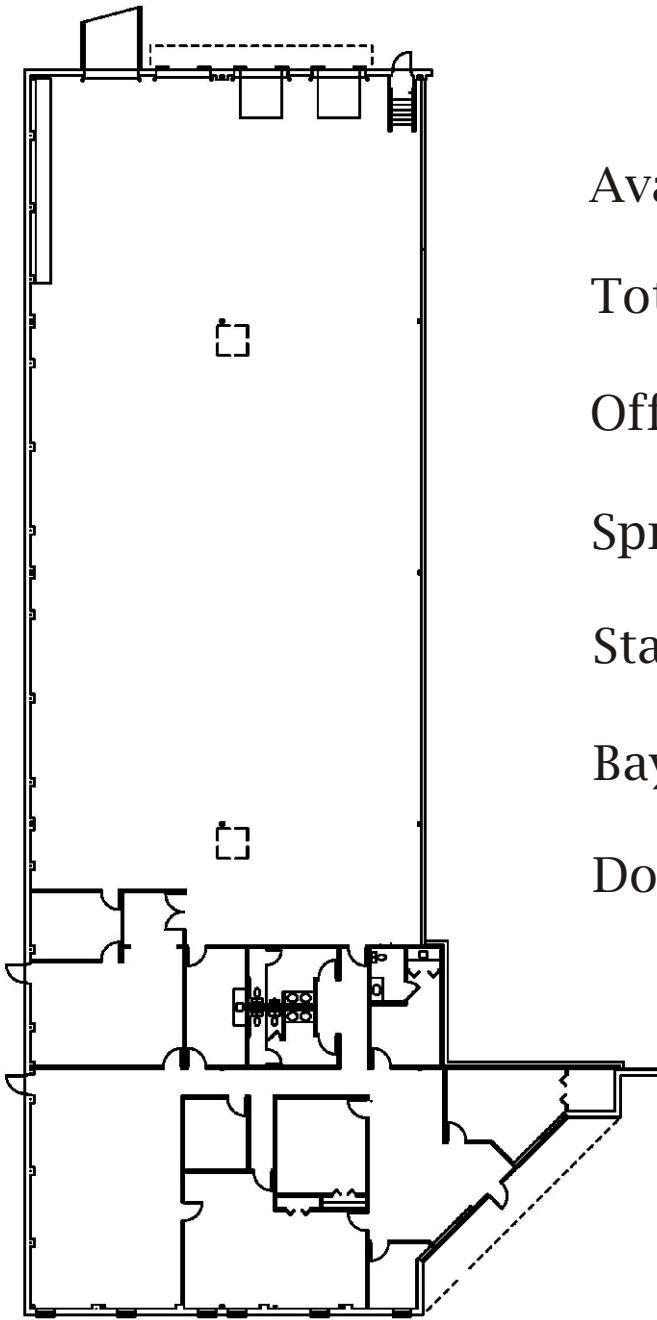

HODGES
MANAGEMENT AND
LEASING COMPANY

For Lease
14,641 sf

1225 Kennestone Circle
Kennestone Corners

SUITE A

1225 Kennestone Circle
Marietta, GA 30066

ING 
REAL ESTATE

1225 Kennestone Circle, Suite A

14,641 Square Feet

Available Space:	14,641 sf
Total Building:	62,625 sf
Office:	4,805 sf
Sprinkler:	Yes
Stacking Height:	20'
Bay Size:	42' x 33'
Doors:	3 (9 x 9) DH 1 (9 x 9) DI

For Leasing Information, Contact:

Tom Crowe