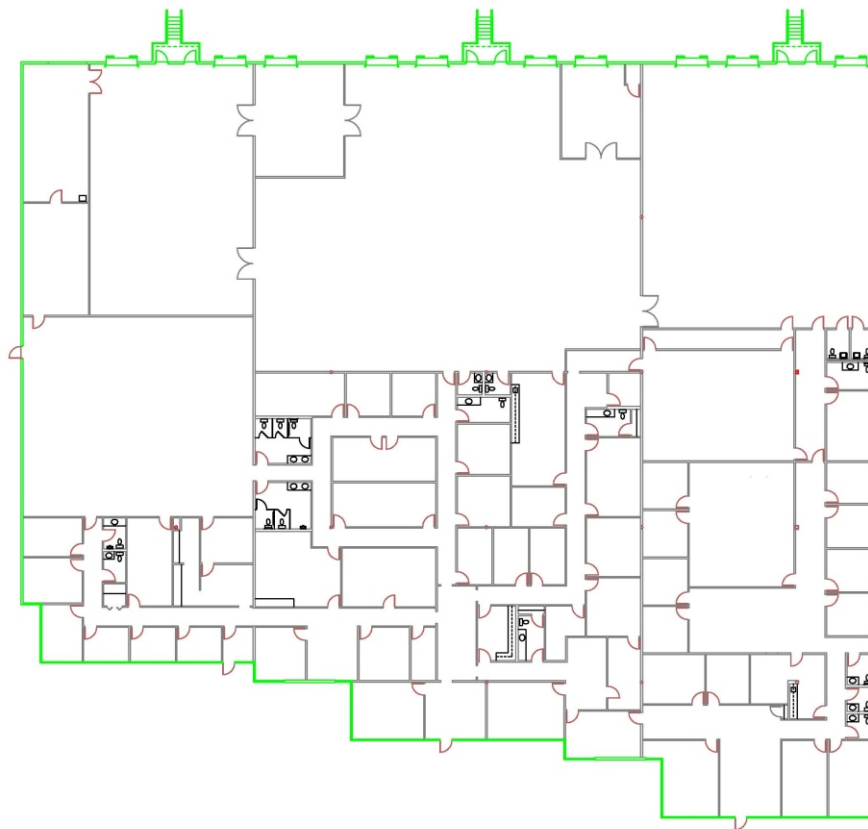

## 39,200 Square Feet Available

Available Space:	39,200 sf	Sprinkler:	Yes
Total Building:	138,400 sf	Roof:	Single Ply
Office:	21,704 sf	Stacking Height:	22'
Doors:	10 (8 x 10) DH; 1 (10 x 14) KO	Bay Size:	40' x 40'