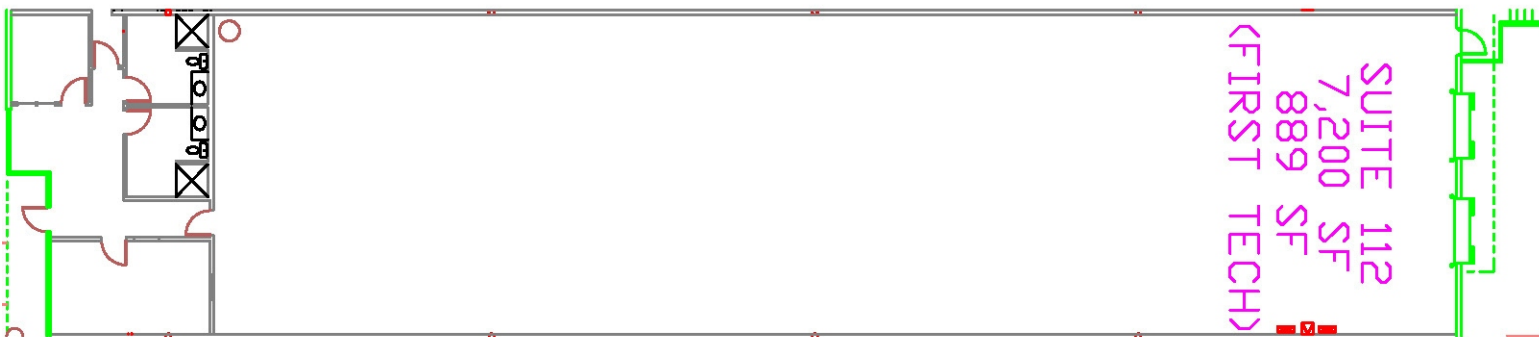

## 7,200 Square Feet Available

Available Space:	7,200 sf	Sprinkler:	Yes
Total Building:	138,400 sf	Roof:	Single Ply
Office:	889 sf	Stacking Height:	22'
Doors:	4 (8 x 10) DH	Bay Size:	40' x 40'

**For Leasing Information, Contact:**  
**Tom Crowe**  
**404.691.4007**