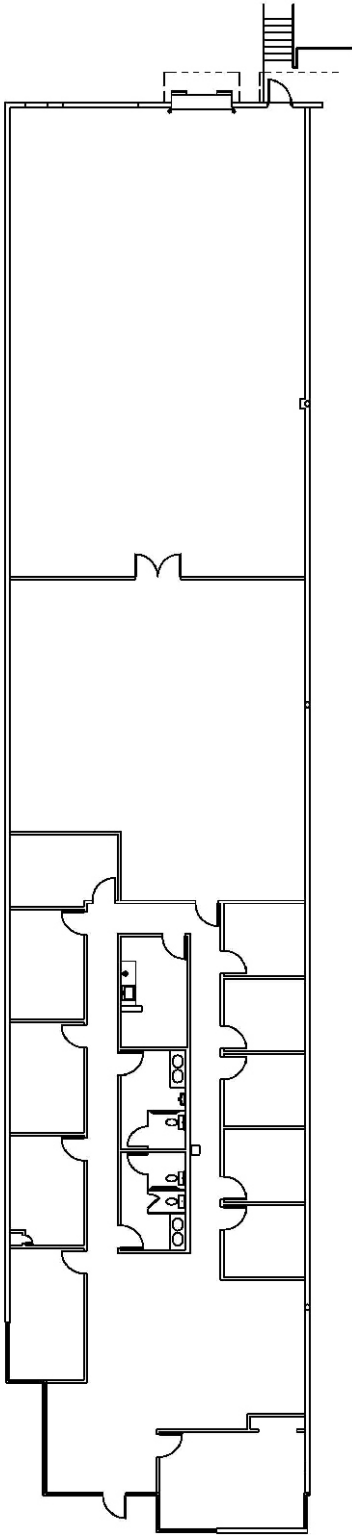

## 7,600 Square Feet Available

Available Space: 7,600 sf

Total Building: 64,800 sf

Office: 4,780 sf

Sprinkler: Yes

Ceiling Height: 22'

Bay Size: 40' x 40'

Doors: 1 (8 x 10) Dock High;  
1 (14 x 10) KO