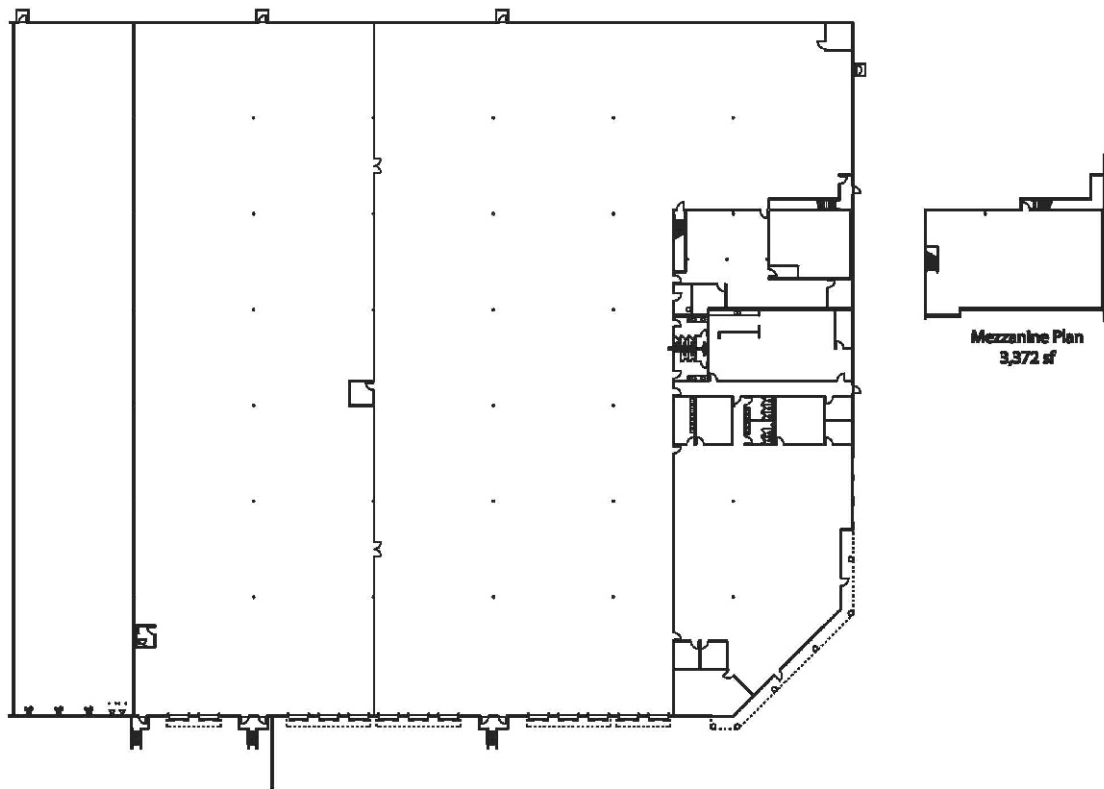

100,646 Square Feet Available

Available Space:	100,646 sf	Sprinkler:	Yes
Total Building:	217,910 sf	Roof:	Single Ply
Office:	18,034 sf	Stacking Height:	26'
Doors:	13 (8 x 10) DH	Bay Size:	40' x 50'

For Leasing Information, Contact: