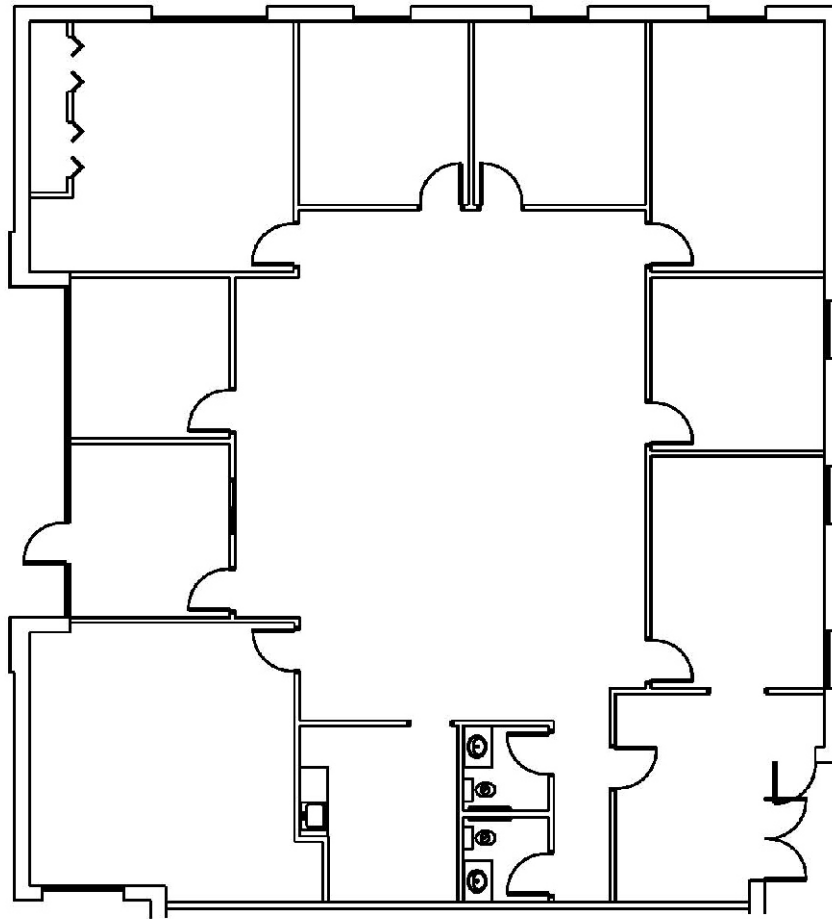

HODGES
MANAGEMENT AND
LEASING COMPANY

For Lease
3,917 sf

Kingston Court
3002 Kingston Ct.

SUITE A
3002 Kingston Ct.
Marietta, GA 30067

3002 Kingston Court, Suite A

3,917 Square Feet Available

Available Space:	3,917 sf	Sprinkler:	Yes
Total Building:	9,396 sf	Bay Size:	40' x 40'
Office:	100 % Office	Building Depth:	40'