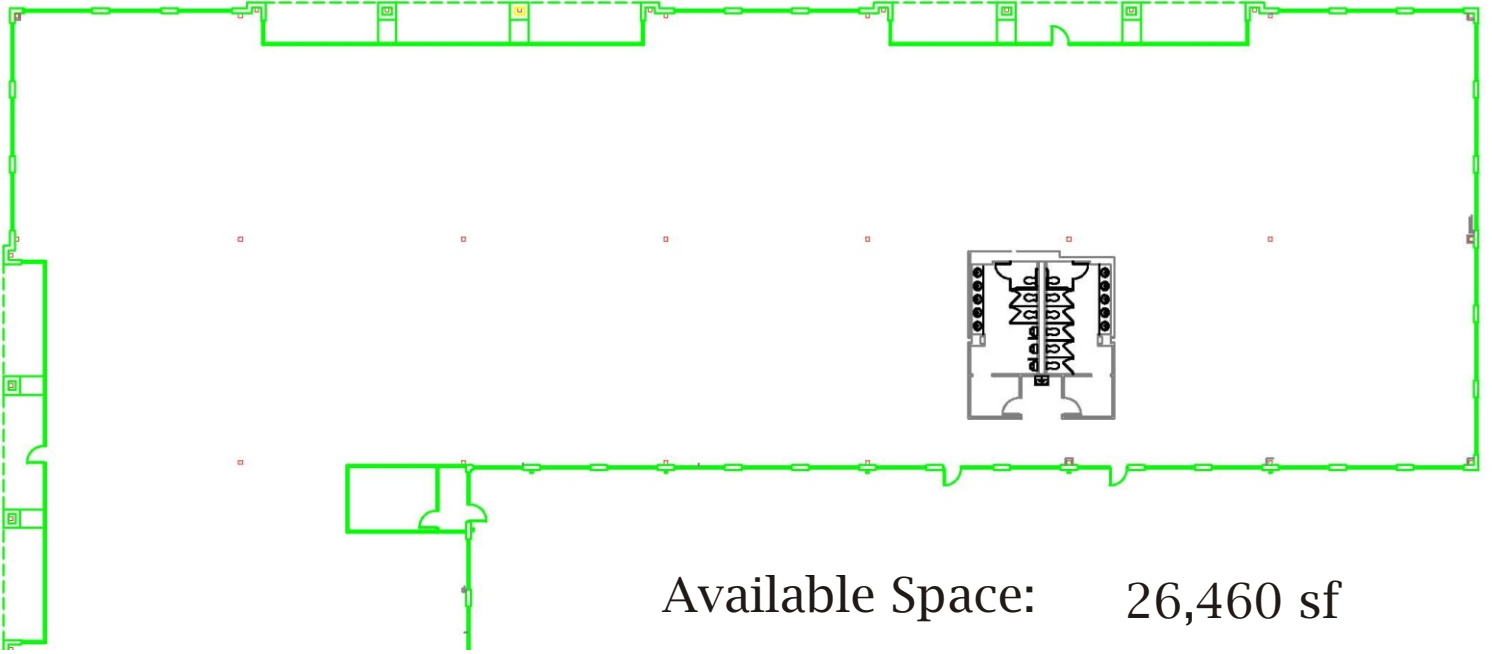

HODGES
MANAGEMENT AND
LEASING COMPANY

For Lease
26,460 sf

SUITE 205

877 Franklin Road

Marietta, GA 30067

877 Franklin Road, Suite 205

26,460 Square Feet Available

Available Space: 26,460 sf

Total Building: 51,595 sf

Sprinkler: Yes

Roof: Single Ply

Stacking Height: 16'

**For Leasing Information,
Contact:**

Tom Crowe

404.691.4007

Tom.crowe@hodgesml.com